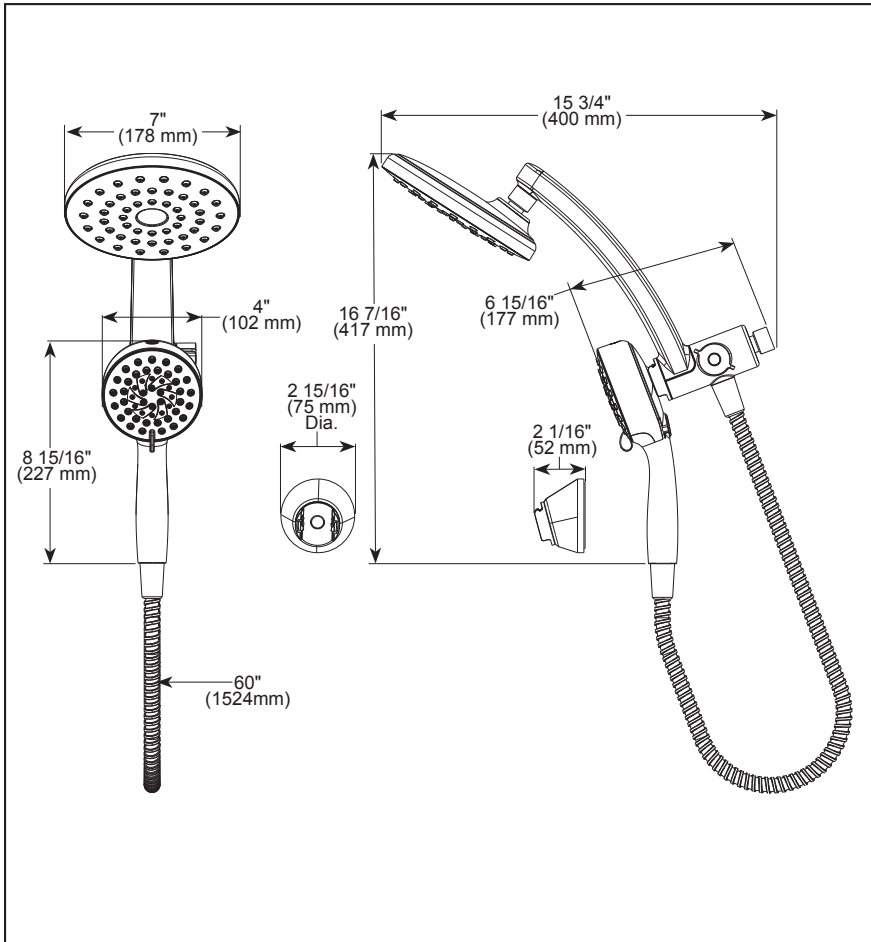

see what Delta can do™

- PivotPro™ 3-In-1 Combination Shower
- 6-Spray Setting Hand Shower
- Additional Docking Mount for Hand Shower

FEATURES:

- Touch-Clean® Spray Holes
- MagnaTite® Docking
- ProClean™ Spray Setting
- 360-degree pivoting raincan

STANDARD SPECIFICATIONS:

- Max flow rate 2.5 gpm at 80 psi, 9.5 L/min @ 550 kPa
- Integrated hand shower docks securely into shower head when not in use
- 3-Way diverter allows for single or shared operation of shower head and hand shower
- Hand shower dial changes spray modes including a pause feature - a non-positive shut-off
- 6 Spray settings include: Full body spray, massaging spray, shampoo rinsing spray, full body with massage spray, ProClean™ spray & pause
- 60" (1524mm) stainless steel hose (Chrome, SN finishes)
- 60" (1524mm) UltraFlex® hose (BL finish)
- Fits standard 1/2"-14 pipe fitting
- Ball connector swivel angle is 24° (12° per side)
- Raincan rotates 20° (10° per side) for adjustable coverage
- Multi-function hand shower and single function raincan
- PivotPro™ Combination increases shower height by up to 5"